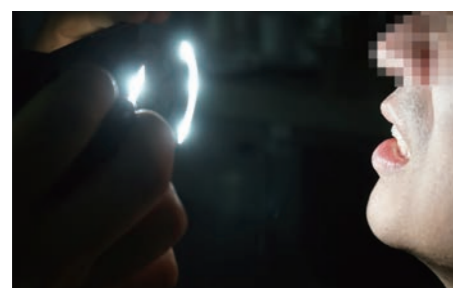

EASY & SIMPLE

Sick and tired of heavy, complicated DSLR package? COCO Lux® with your smartphone is the right solution for your dental photography.

EASY PHOTOGRAPHING

Just attach COCO Lux® onto the smartphone - and you are ready to go for pictures. COCO Lux® is compatible with smartphones that are 55 - 89mm wide and is able to change its position according to different camera location of each phone and it even fits phones with case.*

* Flip case may require removal of its cover to use this solution.

SIMPLE SHARING & COOPERATION

Diverse messenger apps on smartphone will enable you to experience instant and interactive communication simply after sharing the resulted pictures taken by COCO Lux®.

TAKE

&

SHARE

TRUE & VERSATILE

In addition to its simplicity and ease, COCO Lux® also features the indispensable essence of photography - desirable light settings for photography and practical values for a wide variety of purposes.

GREAT ACCURACY & DEFINITION

COCO Lux® hires LED light source that is the closest to natural daylight: 5,500K color temperature (white) and over 90Ra color rendering index.* Polarizer is also bundled for the effective reflection management.

* Color rendering index (CRI) indicates how similar a specific light is to natural daylight in percentage.

HIGH VERSATILITY