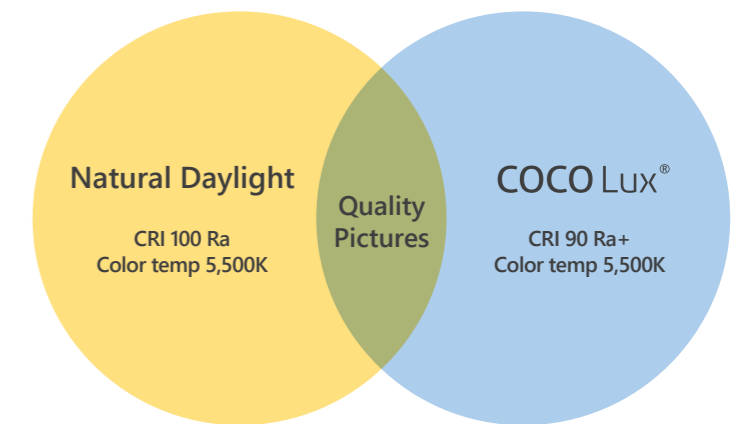

\* Color rendering index (CRI) indicates how similar a specific light is to natural daylight in percentage.